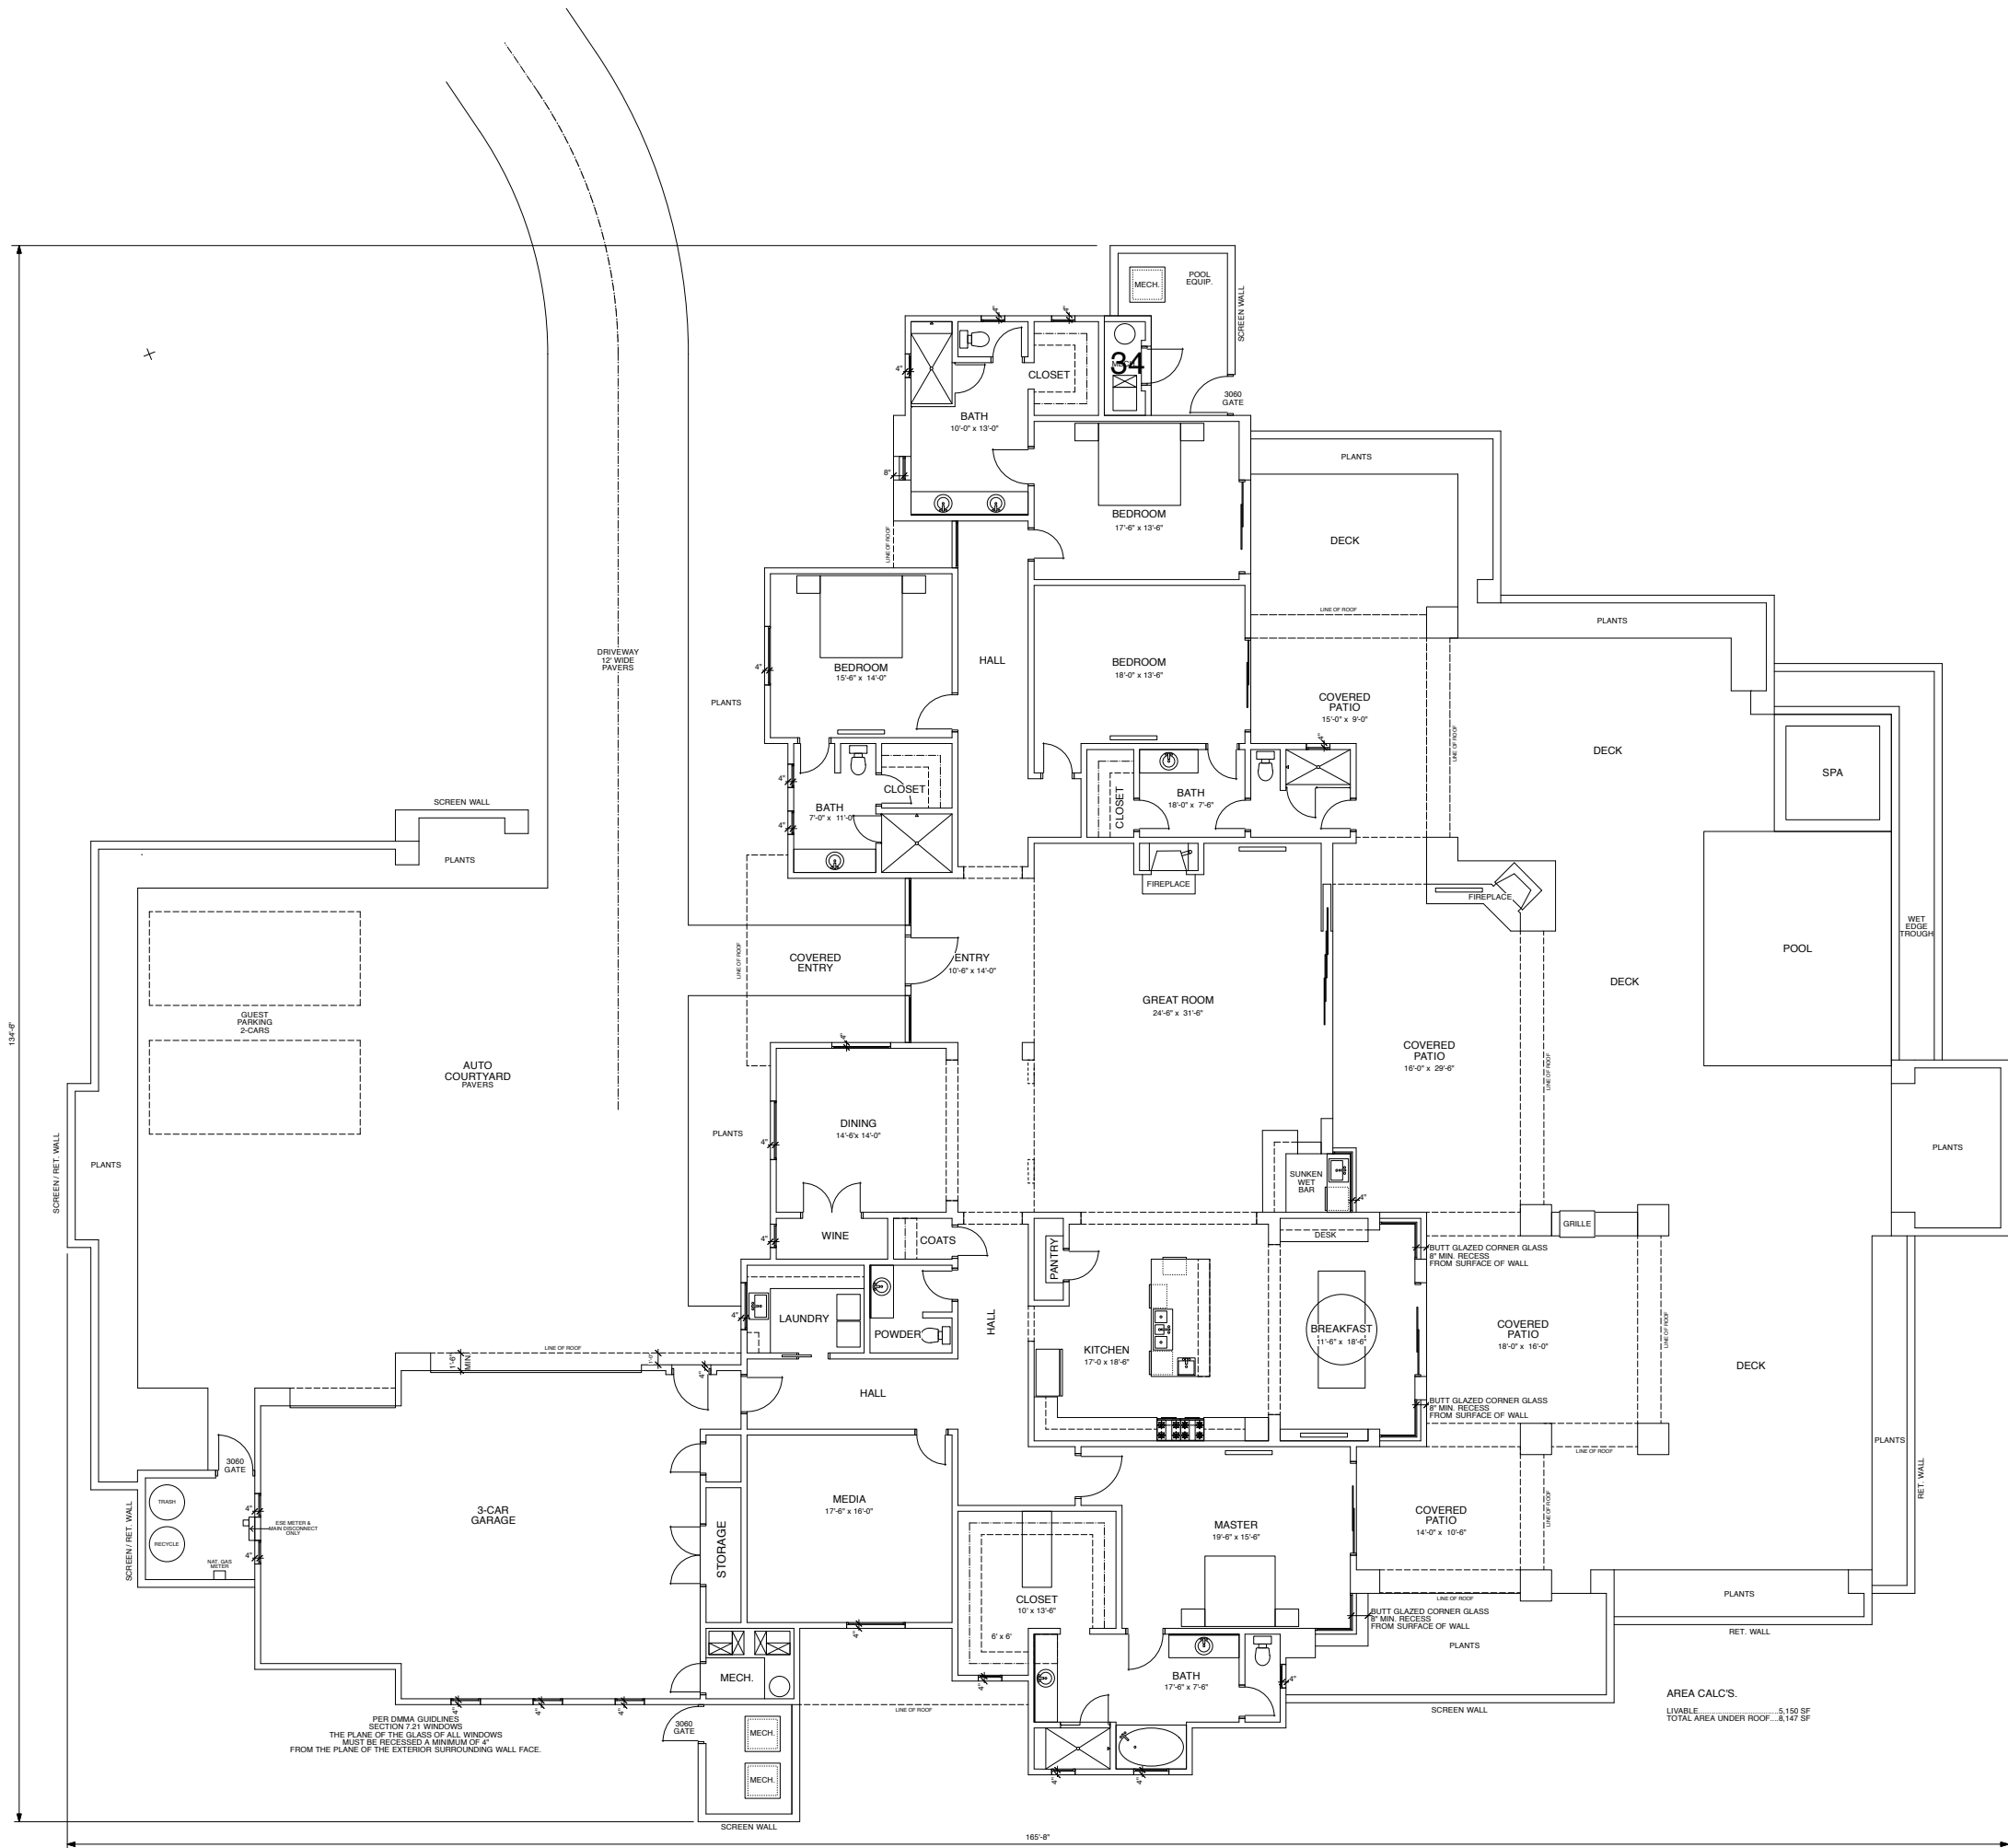

NOTES
REFER ALSO TO GENERAL NOTES
ON COVER SHEET

SYMBOLS LEGEND

**LOT 134
APACHE PEAK
DESERT MOUNTAIN
SCOTTSDALE, ARIZONA**

**LINC
TAYLOR
DESIGN
L.L.C.**

802
998 3897
SCOTTSDALE
ARIZONA
DATE: 6/1/15
REVISED

**FLOOR PLAN
SHEET #4**